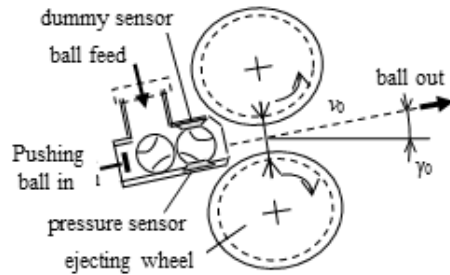

## BALL MACHINES

Ball machines have been designed to help

Ball machines launch a ball with perfect accuracy at up to speeds of 100 mph to assist you in returning the ball working on footwork and swing.

A ball machine propels the ball using rotating wheels. The wheels draw the ball in and launch

By rotating the wheels at different speeds the machine can apply spin to the ball too.

How a ball moves through the machine.

A ball ready to be shot out of the machine.

Design your own piece of technology to help you practice tennis.